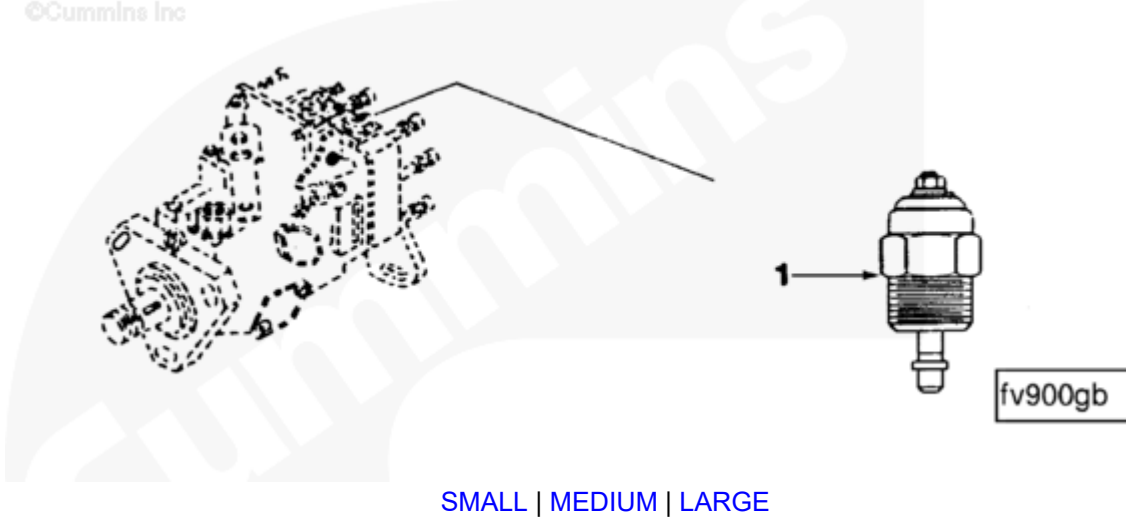

Parts Catalog - Option Detail

Electronic Parts Catalog - Option Detail				
Option	Group	Graphic	Film Card	Date
FV9001-02	05.06	fv900gb	T	15-DEC-88
Engines	4B3.9, 6A3.4, 6B5.9, B GAS INTERNATIONAL CM556, B4.5, B4.5 CM2350 B129B, B4.5 CM2350 B146C, B4.5 CM2350 B147B, B4.5 RGT, B4.5S, B5.9 G, B5.9 GAS PLUS CM556, B5.9 LPG, B5.9 LPG PLUS CM556, B6.7 CM2350 B121B, B6.7 CM2350 B135B, B6.7 CM2350 B136C, B6.7 CM2350 B148B, B6.7 G CMOH6.0 B125, B6.7N CM2380 B150B, B6.7S, F3.8 CM2350 F120B, F3.8 CM2350 F128C, F3.8 CM2350 F132B, F3.8 F102, G3.9, G5.9, G5.9 CM558, ISB (CHRYSLER), ISB CM2150, ISB CM2150 E, ISB CM550, ISB CM850, ISB/ISD4.5 CM2150 B119, ISB/ISD4.5 CM2150 SN, ISB/ISD6.7 CM2150 B120, ISB/ISD6.7 CM2150 SN, ISB/ISD6.7 CM2880 B126, ISB3.9 CM2220 B107, ISB4.5 CM2150, ISB5.9G CM2180, ISB6.7 2010 DCX PICKUP, ISB6.7 2013 DCX CHASSIS CAB, ISB6.7 CM2150 SQ, ISB6.7 CM2250, ISB6.7 CM2350 B101, ISB6.7 CM2350 B103, ISB6.7 CM2350 B142, ISB6.7 CM2670 B153B, ISB6.7 G CM2180 B118, ISBE CM2150, ISBE CM800, ISBE2/ISBE3 CM850, ISBE4 CM850, ISD4.5 CM2150, ISD6.7 CM2880 D101, ISF2.8 CM2220, ISF2.8 CM2220 AN, ISF2.8 CM2220 EC, ISF2.8 CM2220 ECF2, ISF2.8 CM2220 F101, ISF2.8 CM2220 F117, ISF2.8 CM2220 F122, ISF2.8 CM2220 F126, ISF2.8 CM2220 F129, ISF2.8 CM2220 IAN, ISF3.8 CM2220, ISF3.8 CM2220 AN, ISF3.8 CM2220 F103, ISF3.8 CM2220 F110, ISF3.8 CM2220 F116, ISF3.8 CM2220 F134B, ISF3.8 CM2220 IAN, ISF3.8 CM2350 F109, ISF4.5 CM2220 F123, ISG11 CM2880 G106, ISG11 CM2880 G108, ISG12 CM2880 G107, ISG12 CM2880 G109, ISG12 G CMOH6.0 G111, QSB3.9 30 CM550, QSB3.9 CM2880 B138, QSB4.5 30 CM550, QSB4.5 CM2150 B108, QSB4.5 CM2250 B131, QSB4.5 CM2250 EC, QSB4.5 CM2350 B106, QSB4.5 CM2350 B122			

Cart	Ref No	Part Number	Part Description	Required	Remarks
View My Cart					
		FV9001-02	Cavity Fuel Shut-Off Valve		12volt, normally clos
		FV9001-02	Cavity Fuel Shut-Off Valve		12volt, normally clos.
					activate to run,